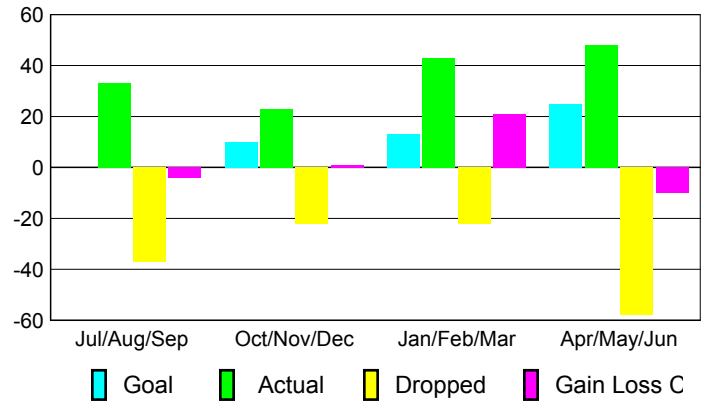

Membership Results 2008-2009

Goal, New, Dropped, Gain/Loss