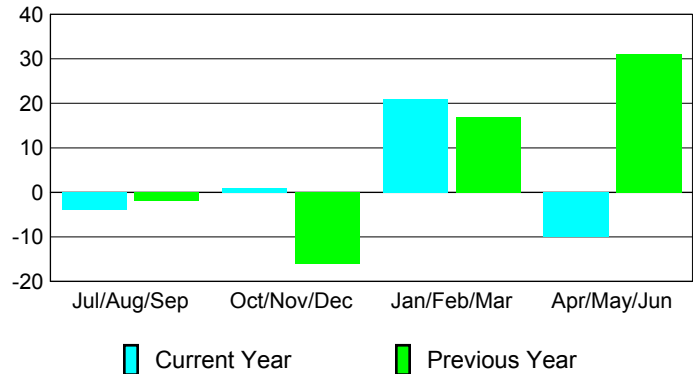

Comparison of Membership Gain/Loss

Current Year Compared to the Previous Year