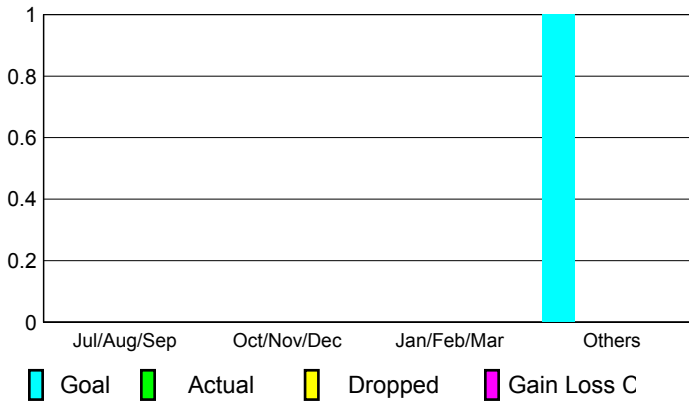

2008-2009 GMT Quarterly Report for District (or Undistricted) **District 108IA3**

GMT: **FEDERICO STEINHAUS**

Location: **ITALY**

GMT CA: **4**

CLUBS

Club Results 2008-2009

Clubs 2007-2008

Month	New Club Goal	Actual New Clubs	Actual Dropped Clubs	Gain/Loss of Clubs	Gain/Loss of Clubs
Jul/Aug/Sep	0	0	0	0	0
Oct/Nov/Dec	0	0	0	0	0
Jan/Feb/Mar	0	0	0	0	0
Apr/May/June	1	0	0	0	2
Totals	1	0	0	0	2

Club Results 2008-2009

Goal, New, Dropped, Gain/Loss

MEMBERSHIP

Membership Results 2008-2009

Membership 2007-2008

Month	Net Memb Goal	Actual New Memb	Actual Dropped Memb	Gain/Loss of Memb	Gain/Loss of Memb
Jul/Aug/Sep	0	33	-37	-4	-2
Oct/Nov/Dec	10	23	-22	1	-16
Jan/Feb/Mar	13	43	-22	21	17
Apr/May/June	25	48	-58	-10	31
Totals	48	147	-139	8	30